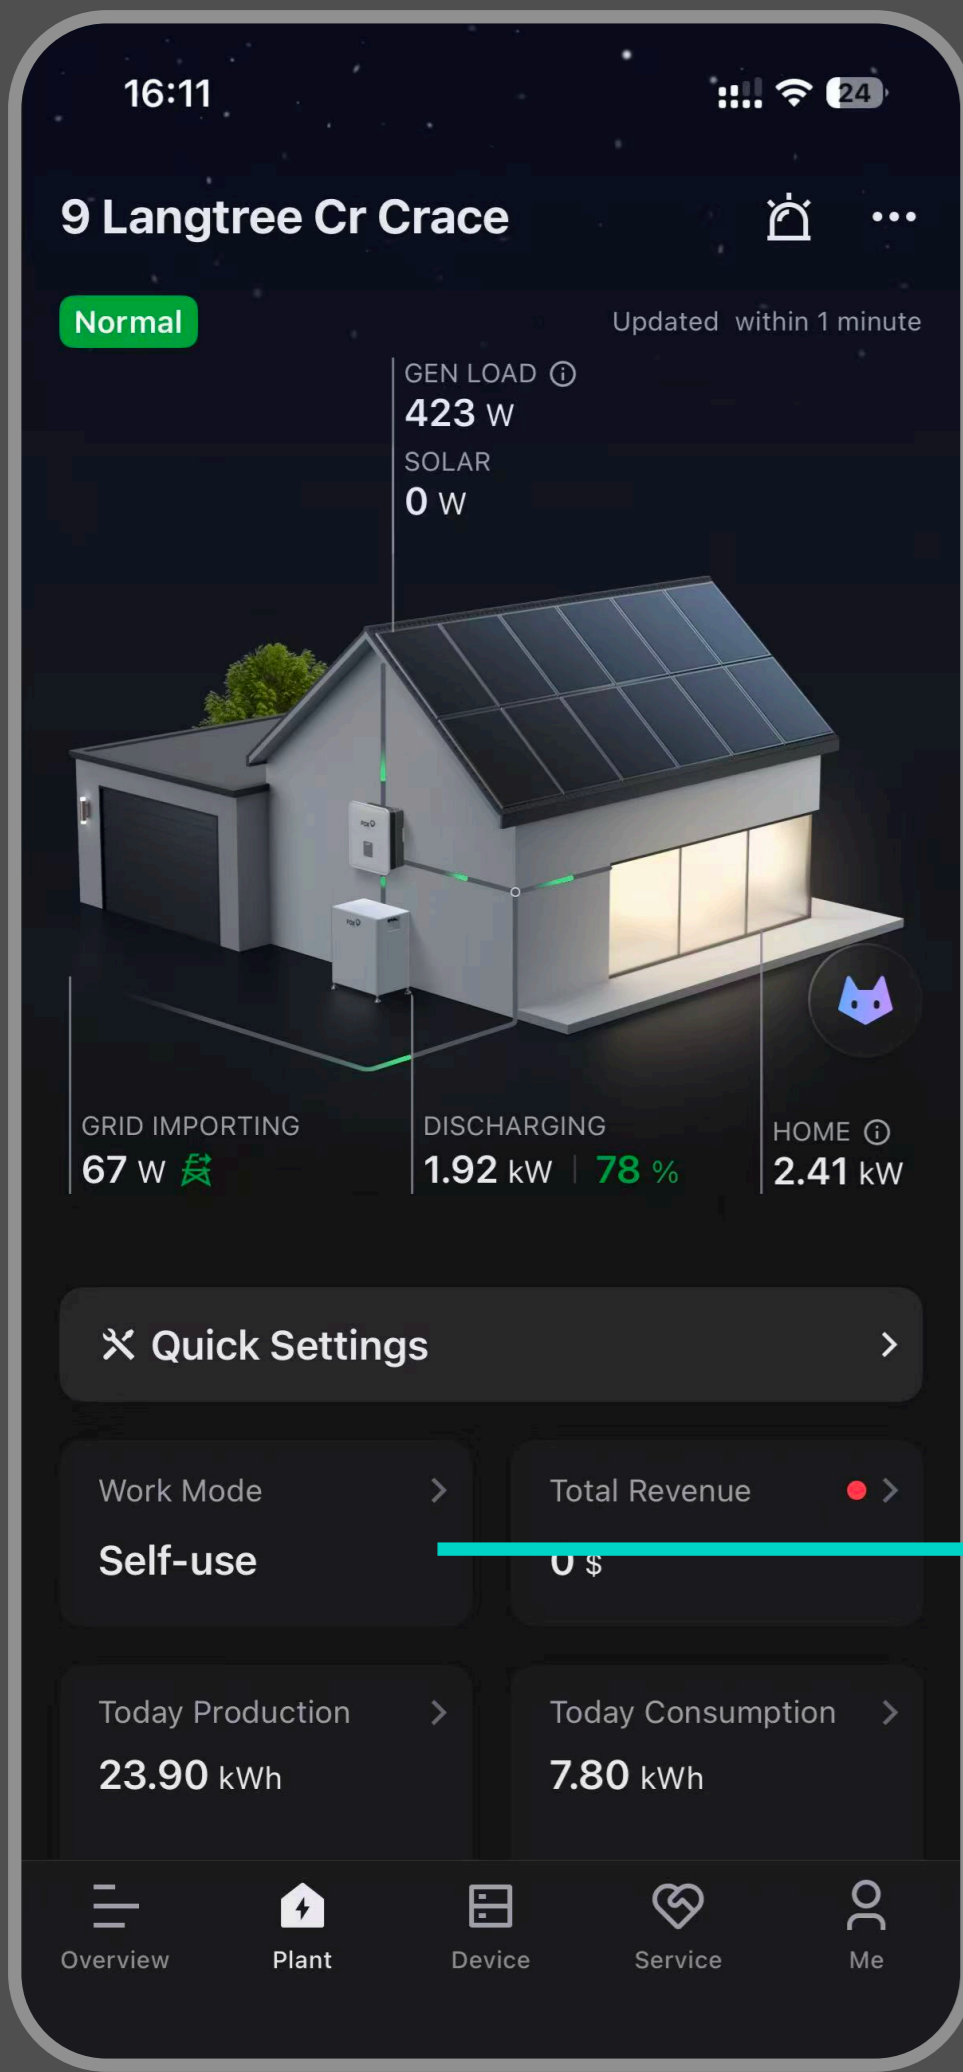

*FoxCloud 2.0 - V2.2.0

Enter Work Mode Page

Change a work mode

Select **Mode Scheduler**

Add a Schedule

Select **Forced Charge**